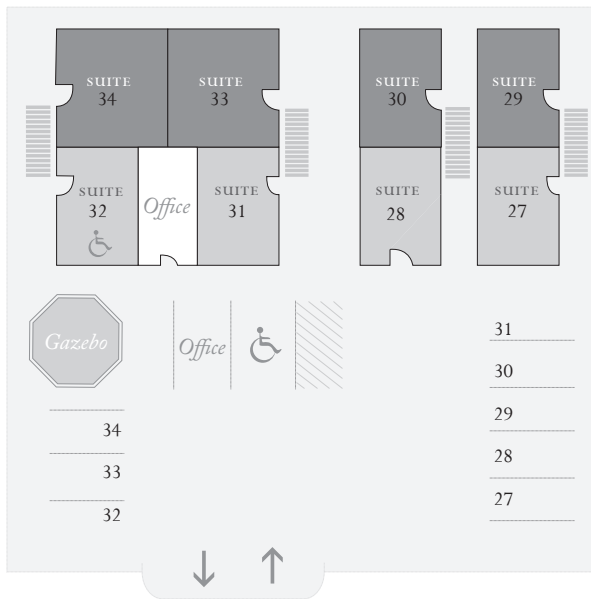

LIGHTHOUSE
INN

Lighthouse Inn Property Map

P.O. Box 1037 / 963 South Hemlock / Cannon Beach, OR 97110
(503) 436-2929 / cblighthouseinn.com

Van Buren

Harrison

Hemlock